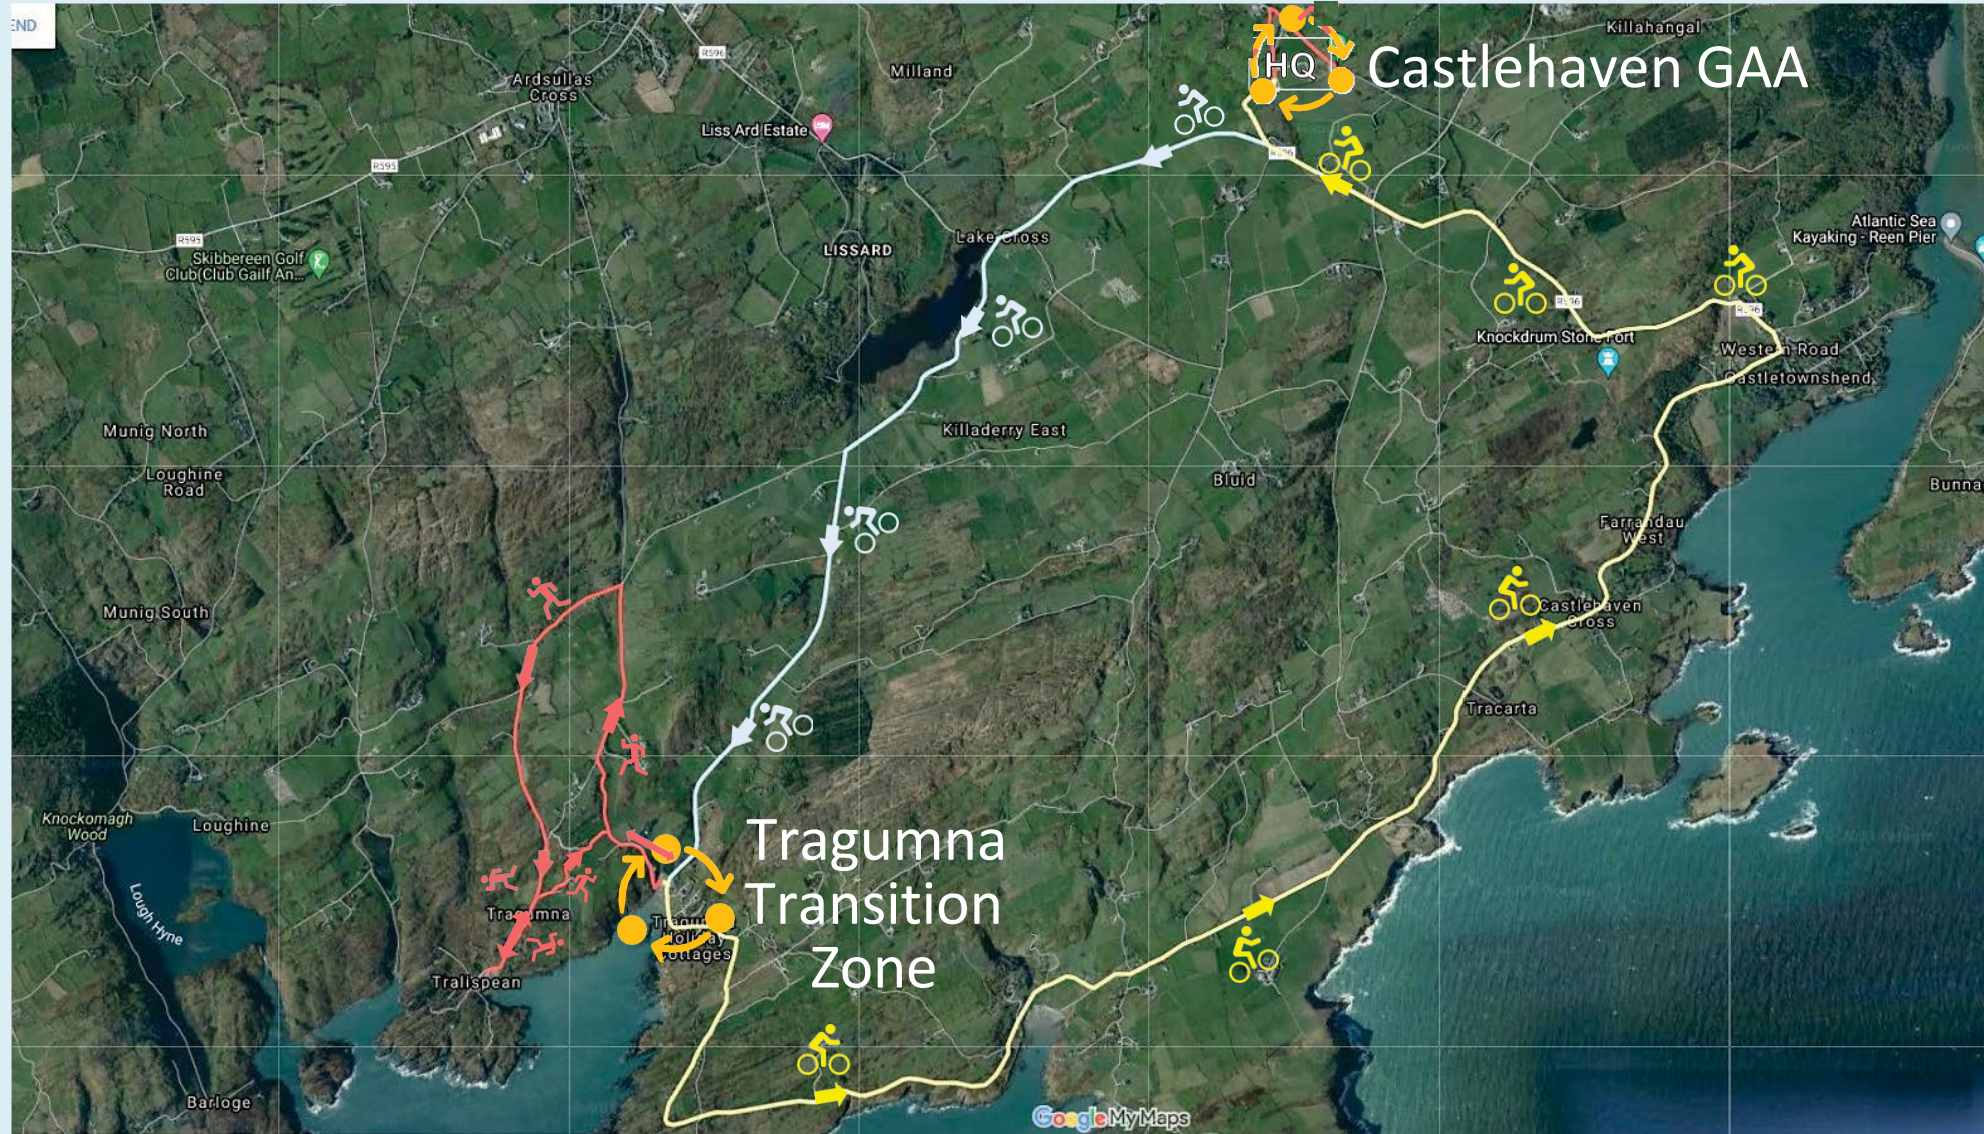

# START

At Castlehaven  
GAA HQ

RELAY Bike1 6km

To Tragumna via Lake Cross

RELAY Run 6km

Tragumna-Tralispean Loop

RELAY Bike2 14km

To Castlehaven HQ via Coast Road

# RELAY.

Routes subject to change at discretion of Race Director

Two Transition Zones in RELAY Course

- Castle Haven Stadium (Start & Finish)
- Tragumna Car Park

2025 START TIME 9.30am

Registration Desk Open 7.30am ; Close 8.45am