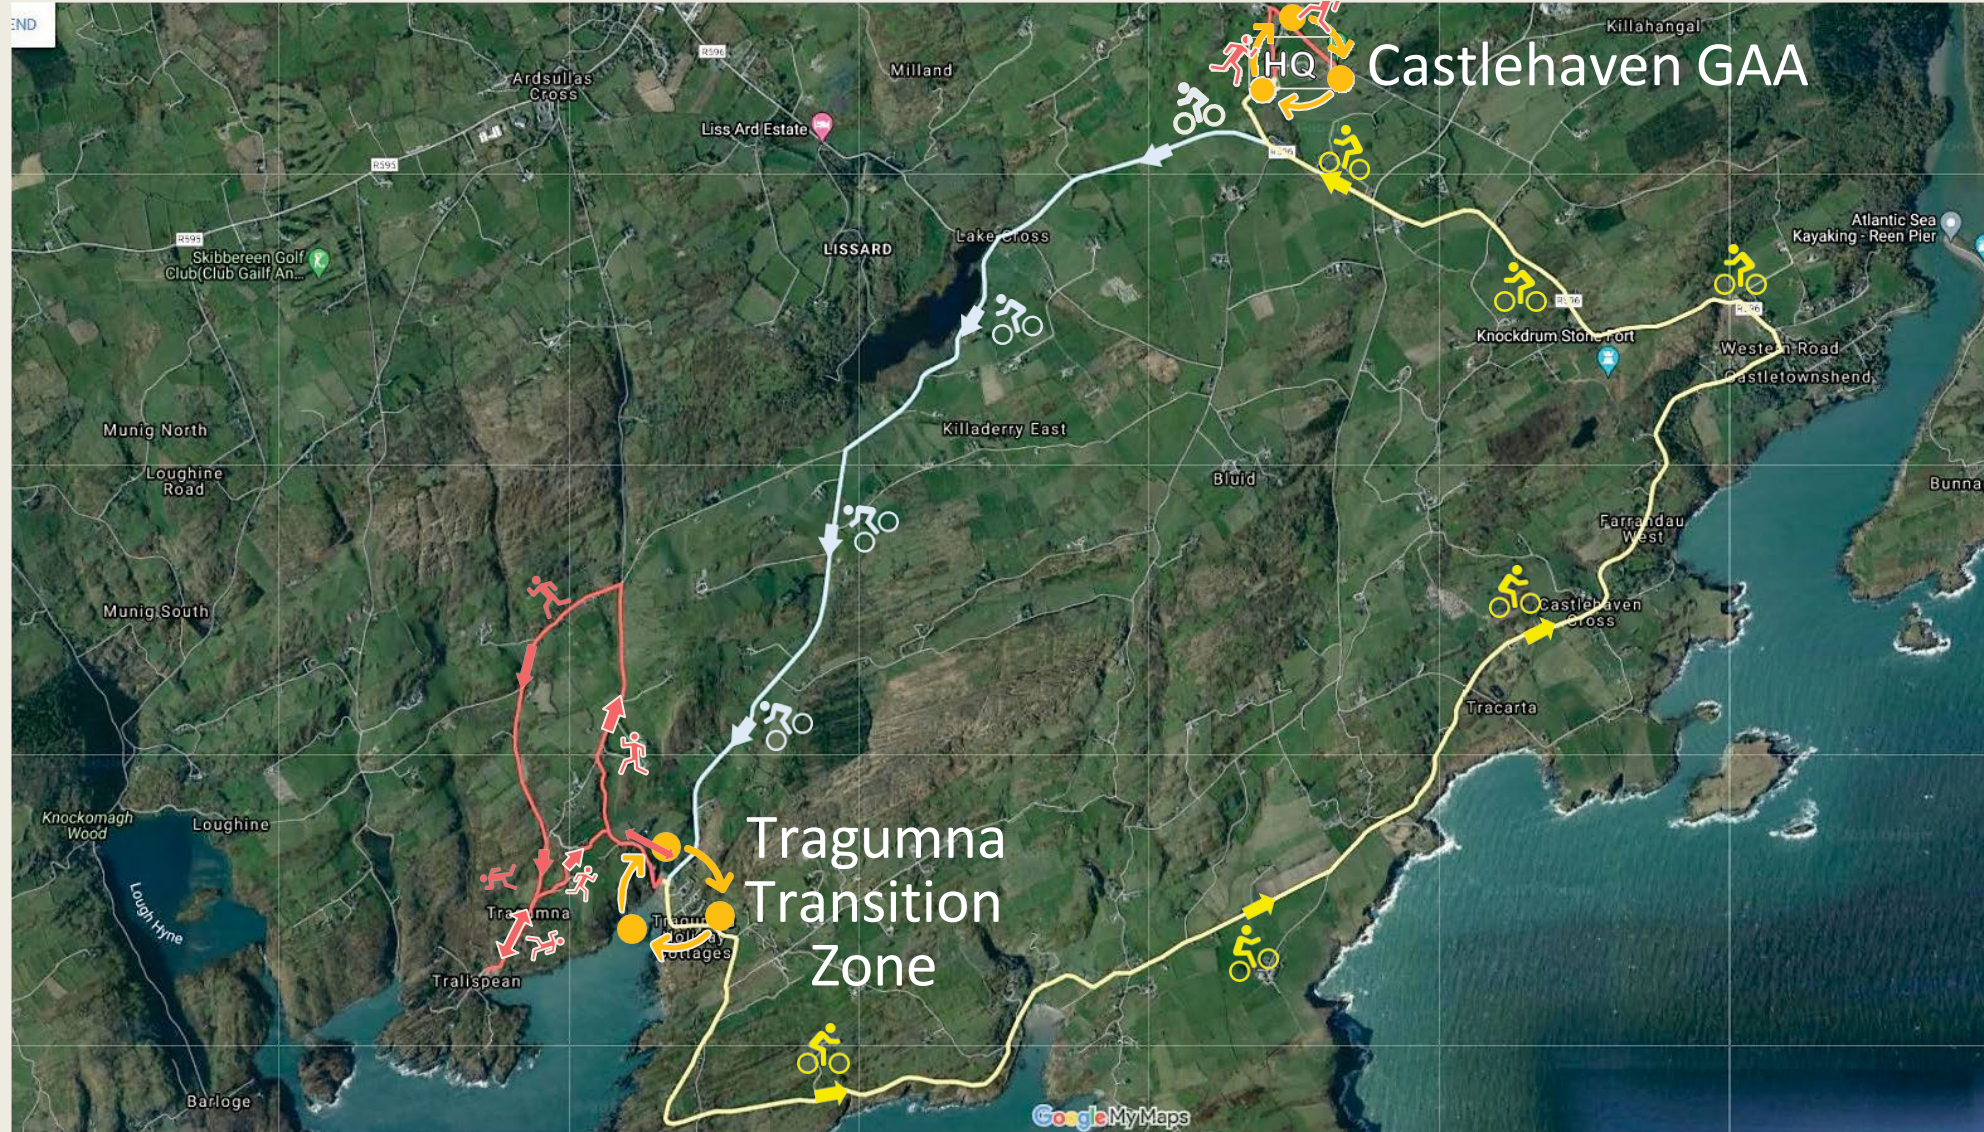

TASTER

START
At Castlehaven
GAA HQ

TASTER Run1, 1km
Around Stadium

TASTER Bike1 6km
To Tragumna via Lake Cross

Taster Run2 6km
Tragumna-Tralispean Loop

TASTER Bike Home (14km)
To Castlehaven HQ via Coast Road

Routes subject to change at discretion of Race Director

Two Transition Zones in Taster Courses ;
• Castle Haven Stadium (Start & Finish)
• Tragumna Car Park

2025 START TIME 9.30am

Registration Desk Open 7.30am ; Close 8.45am